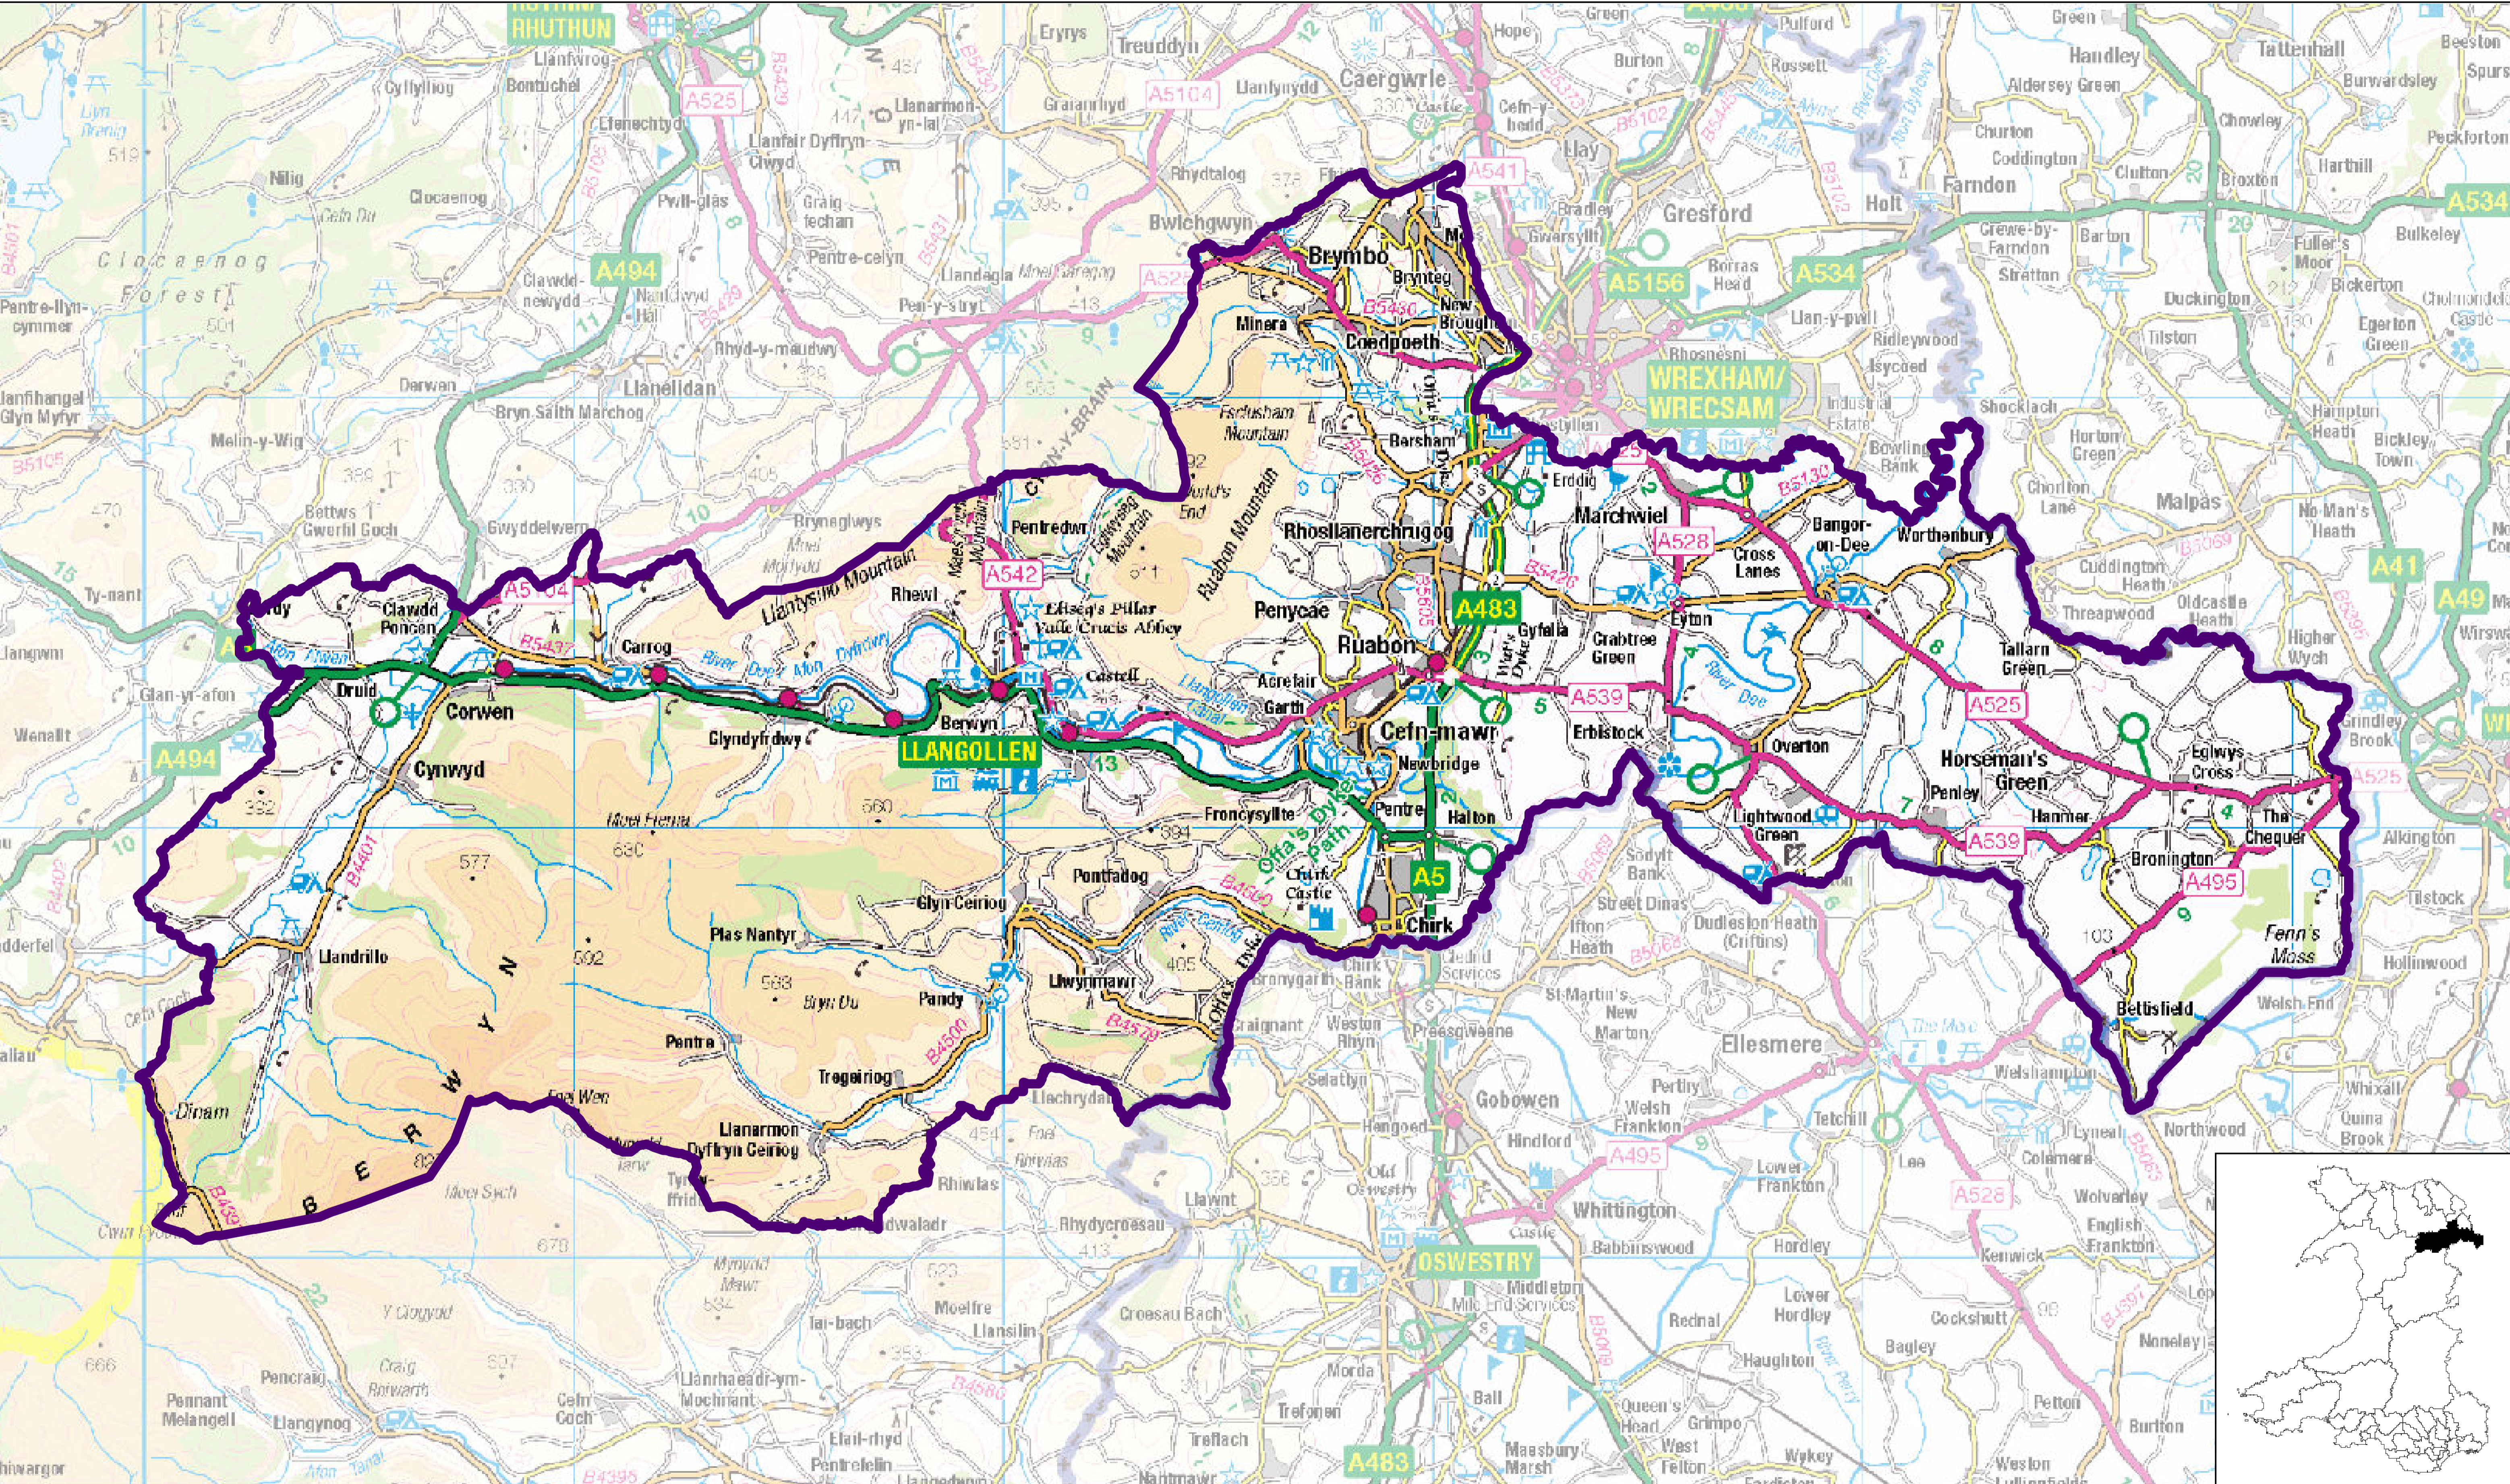

De Clwyd / Clwyd South

Etholaeth y Senedd / Senedd Constituency

Senedd Cymru
Welsh Parliament

Sylwadau / Comments

© Hawffraint y Goron a hawliau cronfa ddata 2020. Arolwg Ordnans 100047295.
© Crown copyright and database right 2020. All rights reserved. Ordnance Survey Licence number 100047295.

Graddfa Map OS / OS Map Scale
1:250,000

Milliroedd / Miles