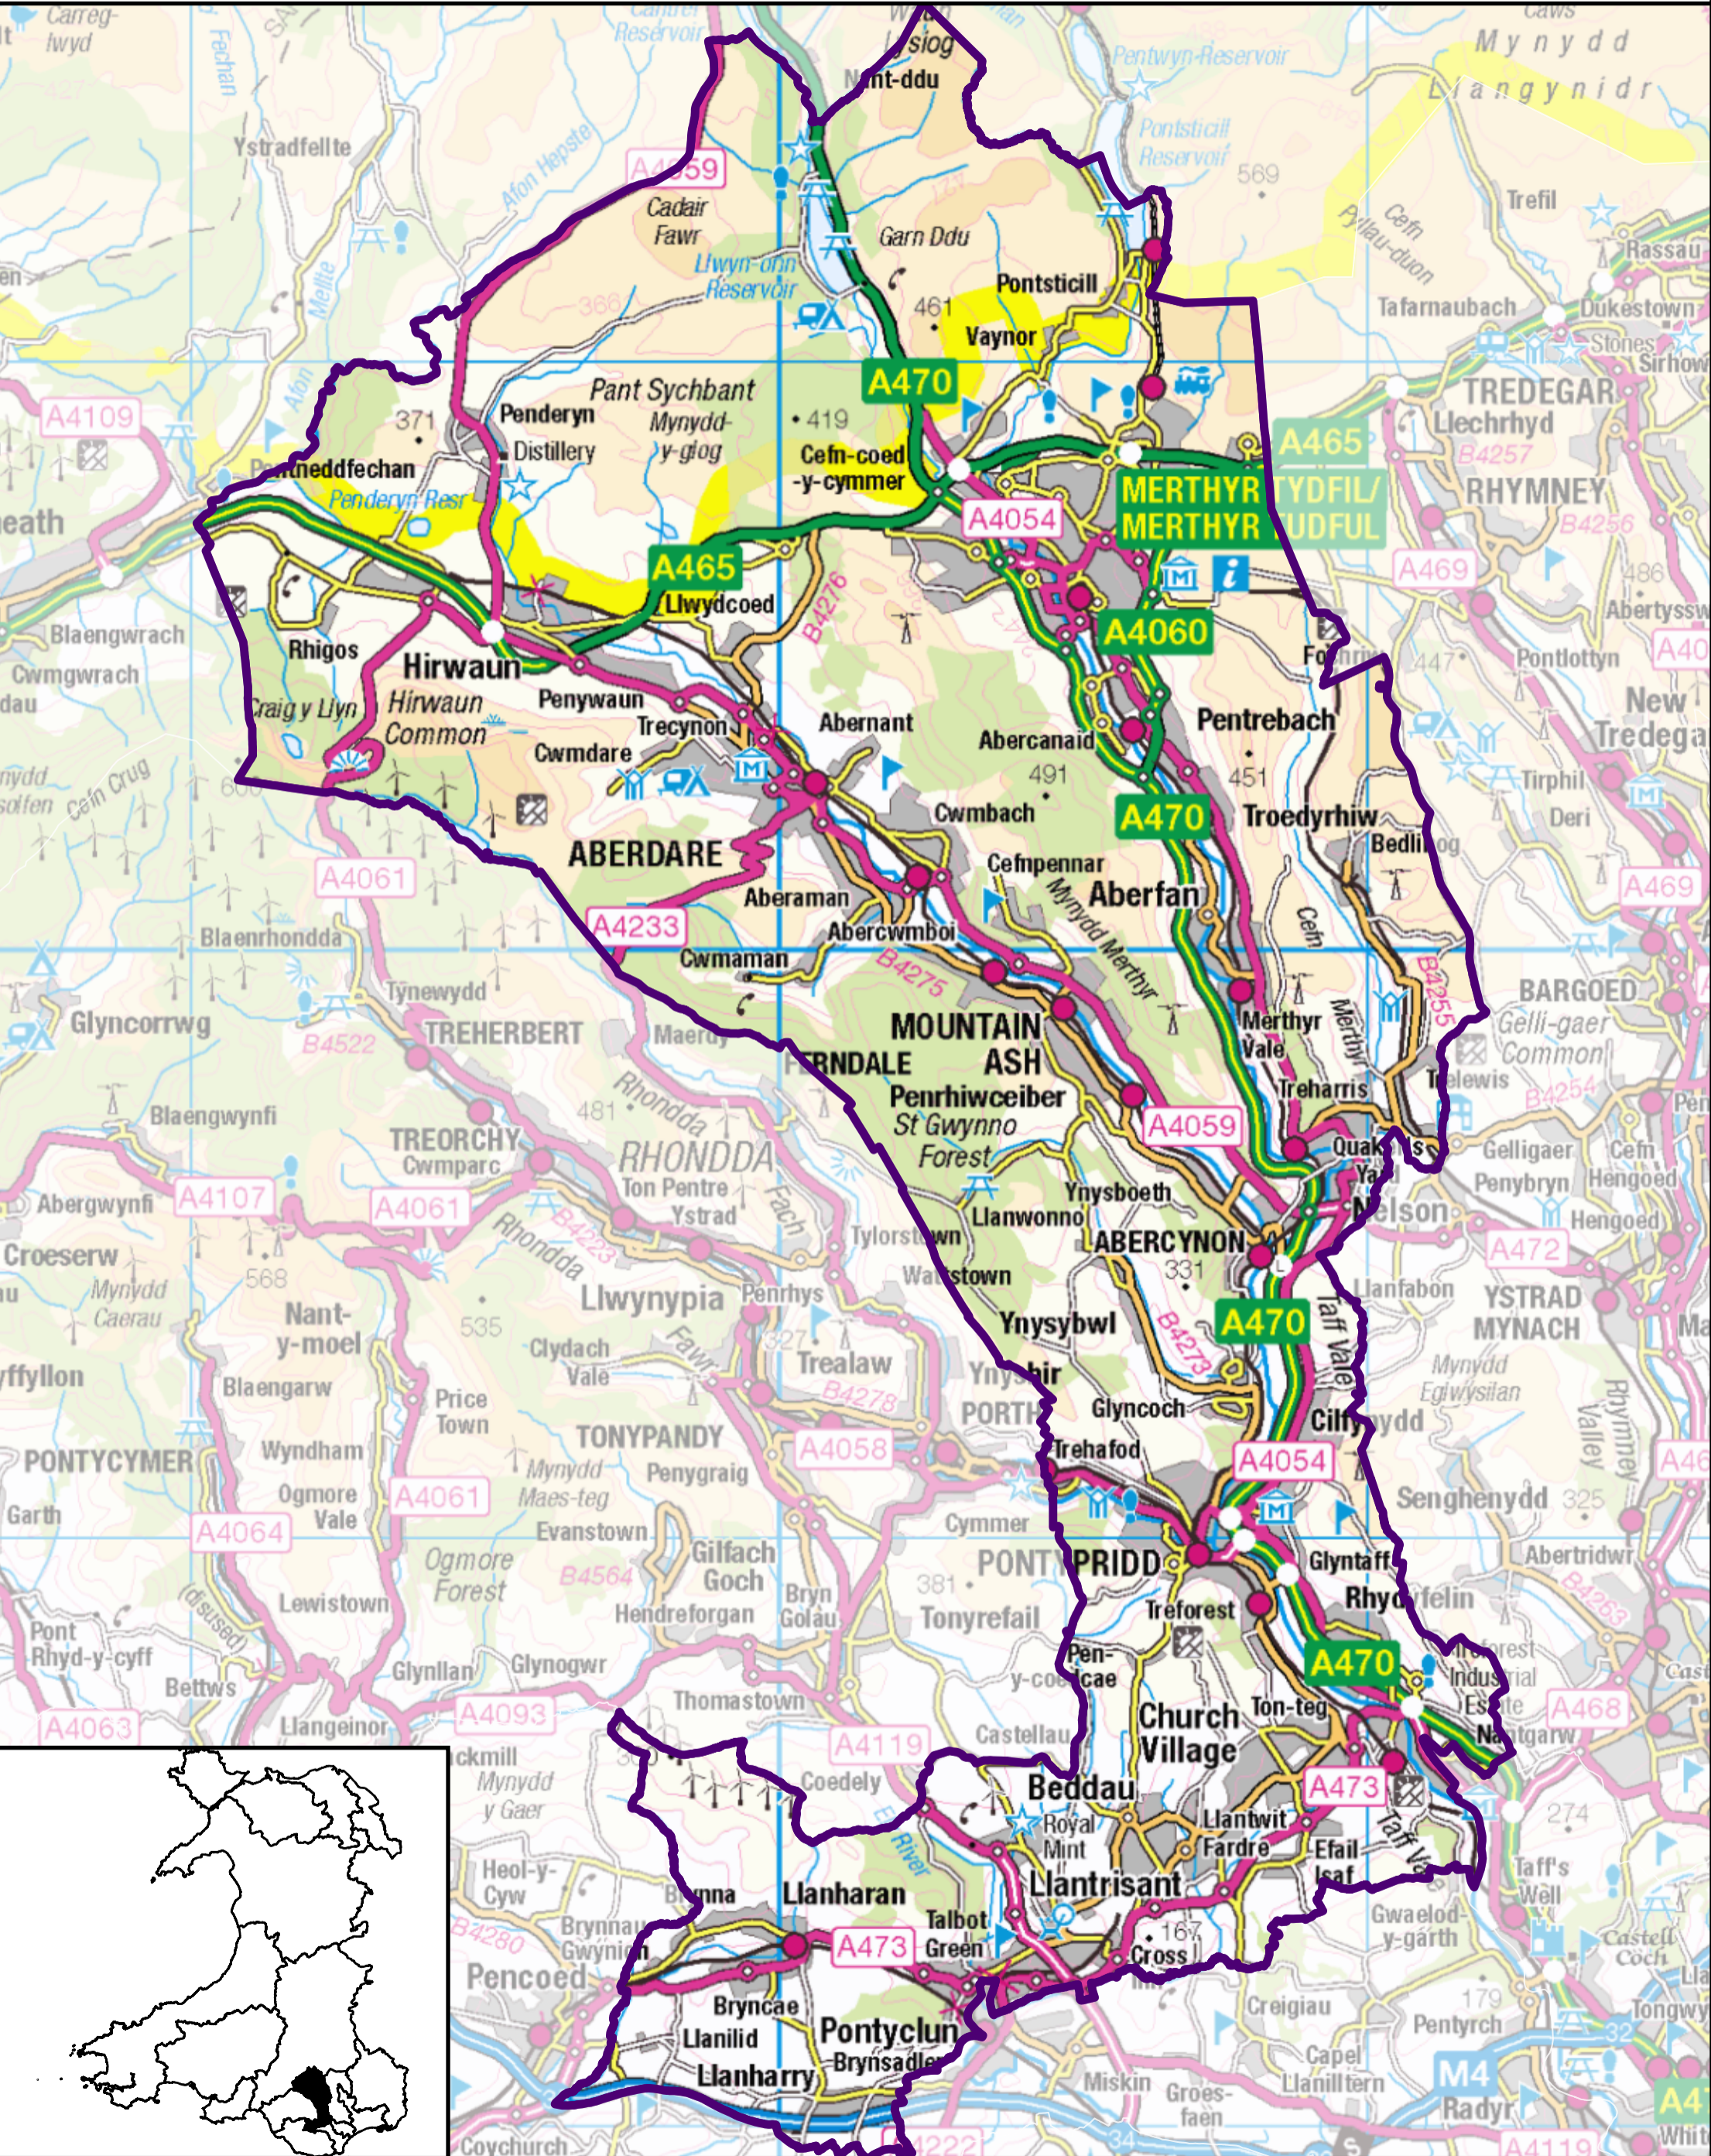

# Pontypridd Cynon Merthyr

Etholaeth y Senedd / Senedd Constituency

Senedd Cymru  
Welsh Parliament

### Sylwadau / Comments

Cynhyrchwyd gan Ymchwil y Senedd  
Produced by Senedd Research

© Hawlfraint y Coron a hawliau cronfa ddata 2026 OS AC0000814377  
© Crown copyright and database rights 2026 OS AC0000814377

 Etholaeth / Constituency

Graddfa Map OS / OS Map Scale  
1:250,000

 Milltiroedd / Miles  
0 0.5 1 1.5 2

G/N