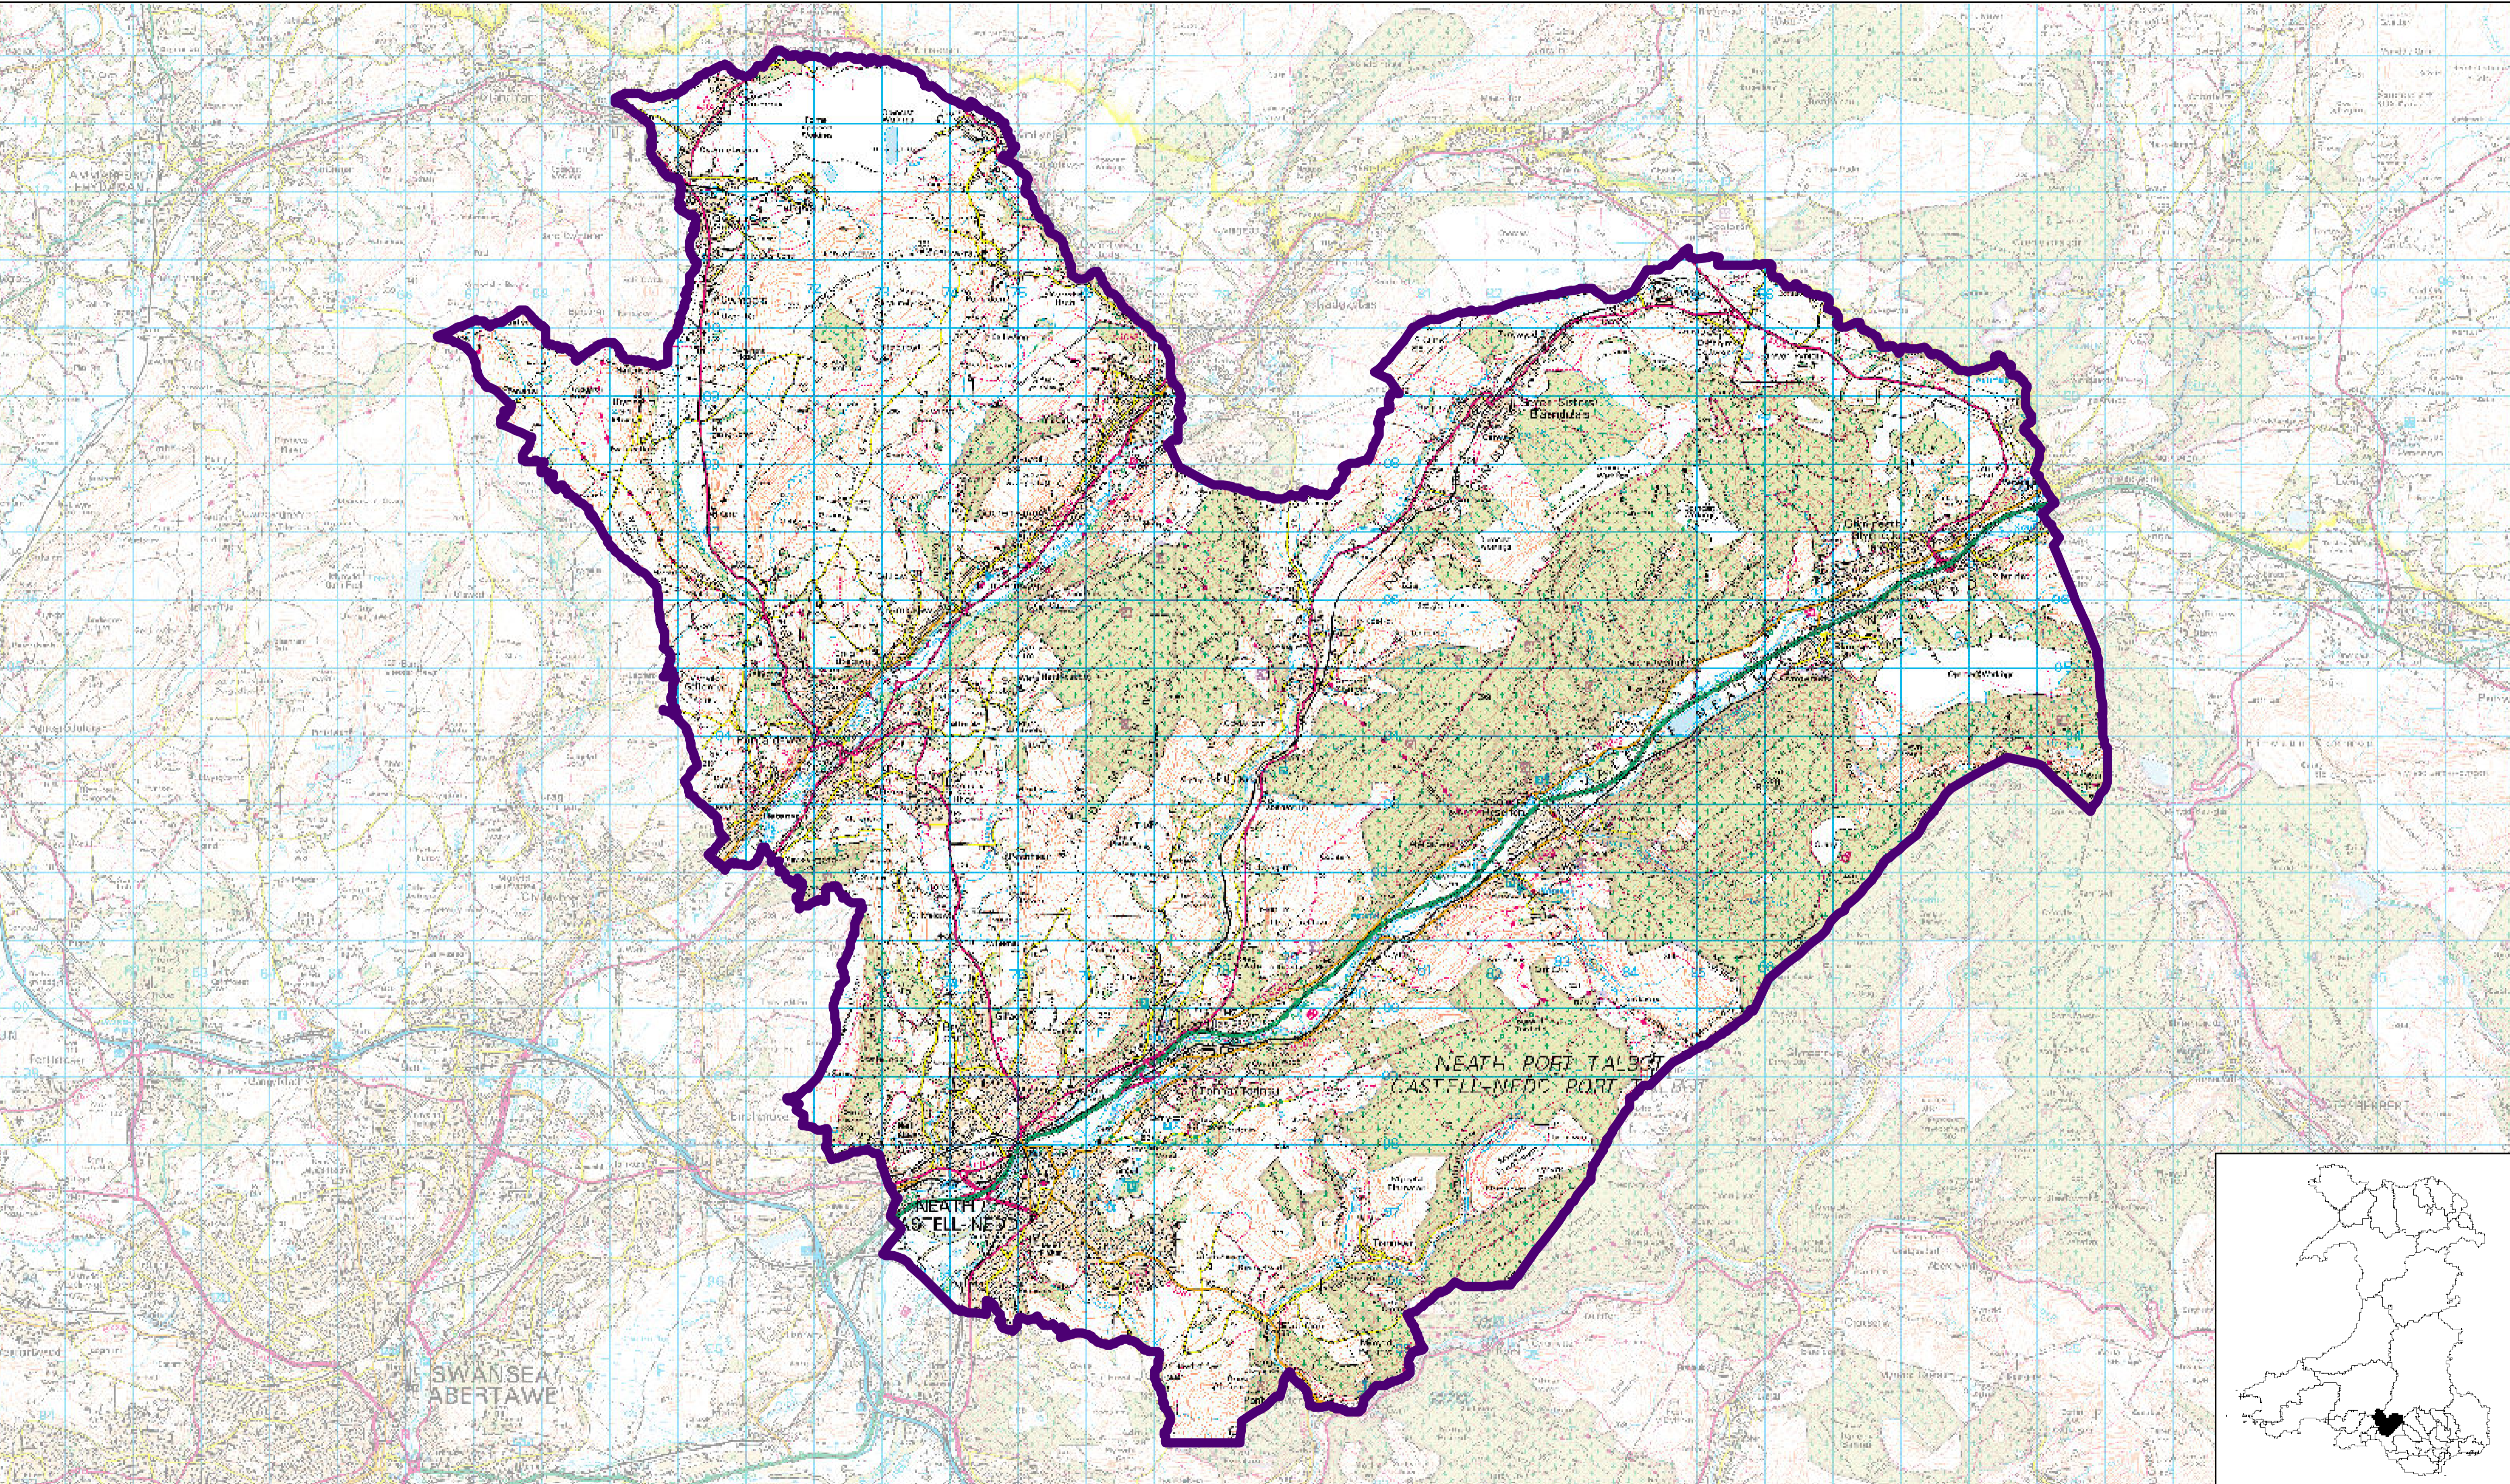

# Castell-nedd / Neath

Etholaeth y Senedd/ Senedd Constituency

Senedd Cymru  
Welsh Parliament

### Sylwadau / Comments

© Hawffraint y Goron a hawliau cronfa ddata 2020. Arolwg Ordnans 100047295.  
© Crown copyright and database right 2020. All rights reserved. Ordnance Survey Licence number 100047295.

Graddfa Map OS / OS Map Scale  
1:50,000

0 0.5 1 1.5 2 Millitiroedd / Miles